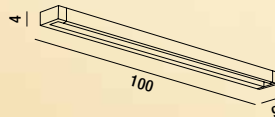

6634 B LC

Applique in metallo verniciato colore bianco con diffusore in acrilico satinato, barra frontale orientabile a 300°
White painted metal wall lamp with satin acrylic diffuser, front bar adjustable to 300°

LED $\varnothing$ 27W 2495LM 3000K