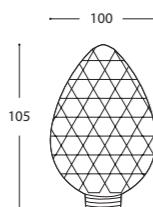

Pinecone
Clear & Smoke