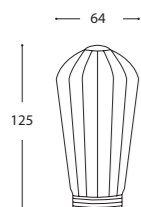

ST64
Clear, Amber & Smoke