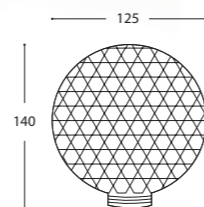

Rhombus
Clear & Smoke