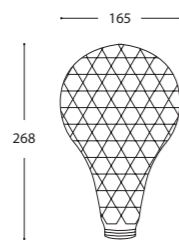

- ⚡ 240V/50Hz - 4W - 180Lm
- 🔪 Clear Glass / Silver Base
- ☀️ CoolWhite 5500K
- 🔄 Dimmable
- 💡 LED smd EPISTAR
- 👁️ 360deg.

DIY LED BULBS

**3L Liner**  
Clear & Amber

**Drop**  
Clear & Smoke

**Fit**  
Clear & Smoke