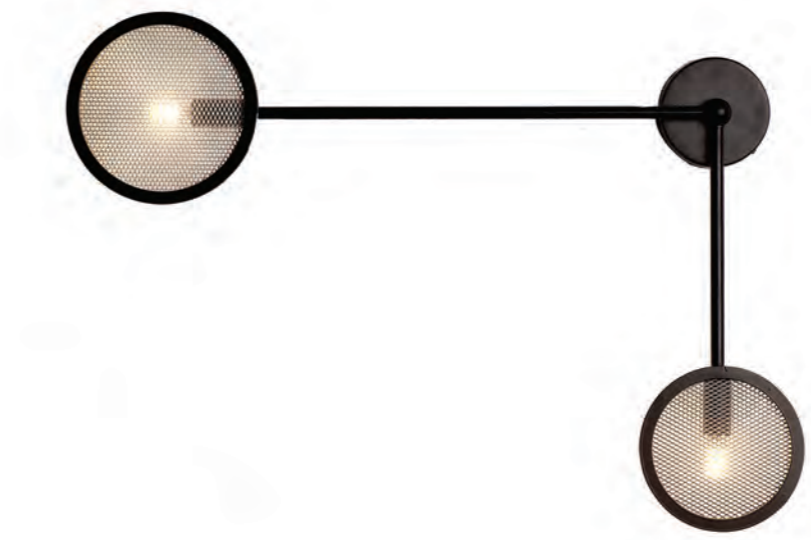

**A65 E27 FLAME**  
id\_nr 06-8618032

**C37 E14 FLAME**  
id\_nr 06-8618031

**G9 FLAME**  
id\_nr 06-8618030

id_nr	⚡	✂	☀	💧	💡	👁	SIZE
06-8618032	3W / 10-80Lm 240V/50Hz	Milky PC / Silver Base	1400K	1. Gravity Sensor 2. Flame Mode 3. 100% Light Mode 4. Fade in Fade Out Mode	LED SMD EPISTAR	360deg	L=65mm, H=130mm
06-8618031	3W / 10-80Lm 240V/50H	Milky PC / Silver Base	1400K	1. Flame Mode 2. 100% Light Mode 3. Fade in Fade Out Mode	LED SMD EPISTAR	360deg	L=37mm, H=115mm
06-8618030	1W / 10-30Lm 240V/50Hz	Frosted Pc / Ceramic Base	1400K	Flame Mode	LED SMD EPISTAR	360deg	L=15mm, H=60mm