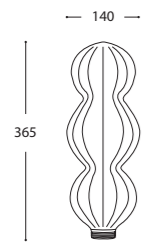

DIY LED BULBS

3L Liner
Clear & Amber