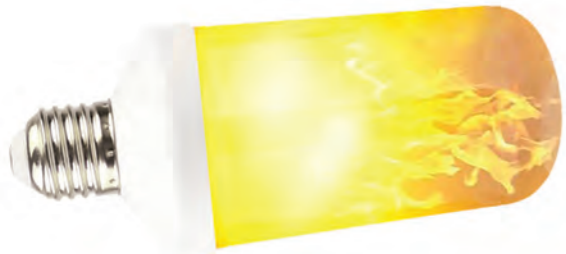

**G45 E14 Inverted Chrome**  
id\_nr 06-8619011

**G45 E14 Inverted Gold**  
id\_nr 06-8619021

**G45 E14 Inverted Copper**  
id\_nr 06-8619031

id_nr	⚡	✂	☀	🔄	💡	👁	SIZE
<b>06-8619010-LEAF</b>	8W - 880Lm 240V/50Hz	Chrome Leaf Glass / Silver Base	WarmWhite 2700K	Dimmable	LED short filament EPISTAR chip	180deg.	L=125mm, H=176mm
<b>06-8619020-LEAF</b>	8W - 880Lm 240V/50Hz	Gold Leaf Glass / Silver Base	WarmWhite 2700K	Dimmable	LED short filament EPISTAR chip	180deg.	L=125mm, H=176mm
<b>06-8619030-LEAF</b>	8W - 880Lm 240V/50Hz	Copper Leaf Glass / Silver Base	WarmWhite 2700K	Dimmable	LED short filament EPISTAR chip	180deg.	L=125mm, H=176mm
<b>06-8619010</b>	8W - 880Lm 240V/50Hz	Chrome Glass / Silver Base	WarmWhite 2700K	Dimmable	LED short filament EPISTAR chip	180deg.	L=125mm, H=176mm
<b>06-8619020</b>	8W - 880Lm 240V/50Hz	Gold Glass / Silver Base	WarmWhite 2700K	Dimmable	LED short filament EPISTAR chip	180deg.	L=125mm, H=176mm
<b>06-8619030</b>	8W - 880Lm 240V/50Hz	Copper Glass / Silver Base	WarmWhite 2700K	Dimmable	LED short filament EPISTAR chip	180deg.	L=125mm, H=176mm
<b>06-8619012</b>	6W - 660Lm 240V/50Hz	Chrome Glass / Silver Base	WarmWhite 2700K	Dimmable	LED short filament EPISTAR chip	180deg.	L=60mm, H=108mm
<b>06-8619022</b>	6W - 660Lm 240V/50Hz	Gold Glass / Silver Base	WarmWhite 2700K	Dimmable	LED short filament EPISTAR chip	180deg.	L=60mm, H=108mm
<b>06-8619032</b>	6W - 660Lm 240V/50Hz	Copper Glass / Silver Base	WarmWhite 2700K	Dimmable	LED short filament EPISTAR chip	180deg.	L=60mm, H=108mm
<b>06-8619011</b>	4W - 440Lm 240V/50Hz	Chrome Glass / Silver Base	WarmWhite 2700K	Dimmable	LED short filament EPISTAR chip	180deg.	L=45mm, H=78mm
<b>06-8619021</b>	4W - 440Lm 240V/50Hz	Gold Glass / Silver Base	WarmWhite 2700K	Dimmable	LED short filament EPISTAR chip	180deg.	L=45mm, H=78mm
<b>06-8619031</b>	4W - 440Lm 240V/50Hz	Copper Glass / Silver Base	WarmWhite 2700K	Dimmable	LED short filament EPISTAR chip	180deg.	L=45mm, H=78mm