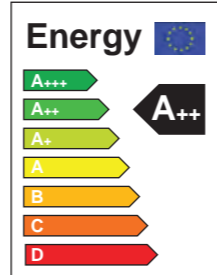

Professional LED Strips

High Brightness 10.9W

- ⚡ 10.9W/m - 24Vdc
- ⚡ 2700K-3000K-4000K
- ☀ 980Lm/m for 2700K
- ☀ 1094Lm/m for 3000K
- ☀ 1117Lm/m for 4000K

- **id_nr 01-8613030 for 2700K**
- **id_nr 01-8613031 for 3000K**
- **id_nr 01-8613032 for 4000K**

CRI>80
IP20
LED qty 120/m cuttable every 50mm
PCB width 8mm
LED SMD 2835 EPISTAR chip

High Brightness 20.8W

- ⚡ 20.8W/m - 24Vdc
- ⚡ 2700K-3000K-4000K
- ☀ 1958Lm/m for 2700K
- ☀ 2006Lm/m for 3000K
- ☀ 2048Lm/m for 4000K

- **id_nr 01-8613040 for 2700K**
- **id_nr 01-8613041 for 3000K**
- **id_nr 01-8613042 for 4000K**

CRI>80
IP20
LED qty 240/m cuttable every 25mm
PCB width 10mm
Source : LED SMD 2835 EPISTAR chip

14.4W RGB

- ⚡ 14.4W/m - 24Vdc
- ⚡ RED -GREEN -BLUE Color Changing
- ☀ 140Lm/m for RED
- ☀ 370Lm/m for GREEN
- ☀ 80Lm/m for BLUE

- **id_nr 01-8613050**
- IP20
- LED qty 60/m cuttable every 100mm
- PCB width 10mm
- Source : LED SMD 5050 EPISTAR chip