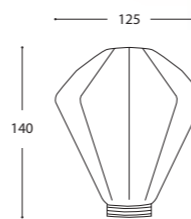

Diamond
Clear & Amber