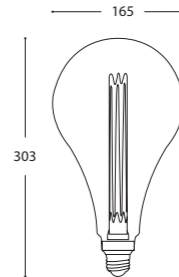

LED RETRO

- ⚡ 240V/50Hz - 4W - 160Lm
- 🔪 Amber Rhombus Glass / Bronze Base
- ☀️ WarmWhite 1800K
- 🔄 Dimmable
- 💡 LED smd EPISTAR
- 👁️ 360deg.

- ⚡ 240V/50Hz - 4W - 160Lm
- 🔪 Amber Glass / Bronze Base
- ☀️ WarmWhite 1800K
- 🔄 Dimmable
- 💡 LED smd EPISTAR
- 👁️ 360deg.

- ⚡ 240V/50Hz - 4W - 160Lm
- 🔪 Amber Rhombus Glass / Bronze Base
- ☀️ WarmWhite 1800K
- 🔄 Dimmable
- 💡 LED smd EPISTAR
- 👁️ 360deg.

- ⚡ 240V/50Hz - 4W - 160Lm
- 🔪 Amber Glass / Bronze Base
- ☀️ WarmWhite 1800K
- 🔄 Dimmable
- 💡 LED smd EPISTAR
- 👁️ 360deg.

S165 E27 Drop
id_nr 06-8622040

- ⚡ 240V/50Hz - 4W - 160Lm
- 🔪 Amber Glass / Bronze Base
- ☀️ WarmWhite 1800K
- 🔄 Dimmable
- 💡 LED smd EPISTAR
- 👁️ 360deg.