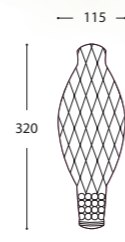

- ⚡ 240V/50Hz - 4W - 180Lm
- 🔪 Clear Glass / Silver Base
- ☀️ CoolWhite 5500K
- 🔄 Dimmable
- 💡 LED smd EPISTAR
- 👁️ 360deg.

DIY LED BULBS

**3L Liner**  
Clear & Amber

**Drop**  
Clear & Smoke

**Fit**  
Clear & Smoke