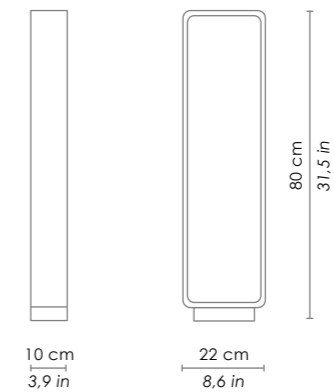

LED - 3000K - CRI>80 - 220-240V CE IP65

	DIMENSIONS	CODE	METAL PART FINISHES		POWER LED	TOTAL ABSORPTION	LUMEN LAMP
terra floor	22 x 10 x h 80 cm / 8,6 x 3,9 x h 31,5 in	LD0172	GRIGIO SCURO DARK GREY	CORTEN	10 W	11 W	645 lm

FINITURA PARTI METALLICHE / METAL PART FINISHES