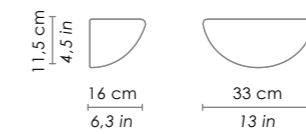

PARETE
WALL