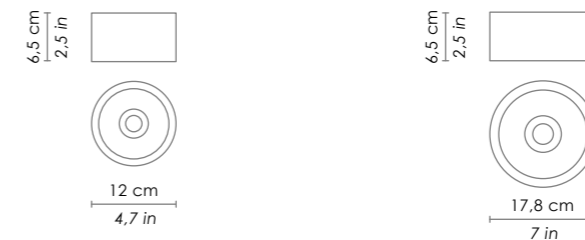

LED - 3000K - CRI>80 - 200-240V €€ IP20

	DIMENSIONS	CODE	POWER LED	TOTAL ABSORPTION	LUMEN LAMP
soffitto	Ø 12 - h 6,5 cm / Ø 4,7 - h 2,5 in	LD0001B3	6,8 + 6,8 W	7 + 7 W	142 + 557 lm
ceiling	Ø 17,8 - h 6,5 cm / Ø 7 - h 2,5 in	LD0003B3	13,6 + 13,6 W	14 + 14 W	434 + 1015 lm

LED versione on - off / on - off version - 3000K - CRI>80 - 100-240V €€ IP20

	DIMENSIONS	CODE	POWER LED	TOTAL ABSORPTION	LUMEN LAMP
soffitto	Ø 12 - h 6,5 cm / Ø 4,7 - h 2,5 in	LD0002B3	13,6 W	14 W	697 lm
ceiling	Ø 17,8 - h 6,5 cm / Ø 7 - h 2,5 in	LD0005B3	27,2 W	28 W	1446 lm

Nuovi prodotti con unica accensione / new products with single ignition