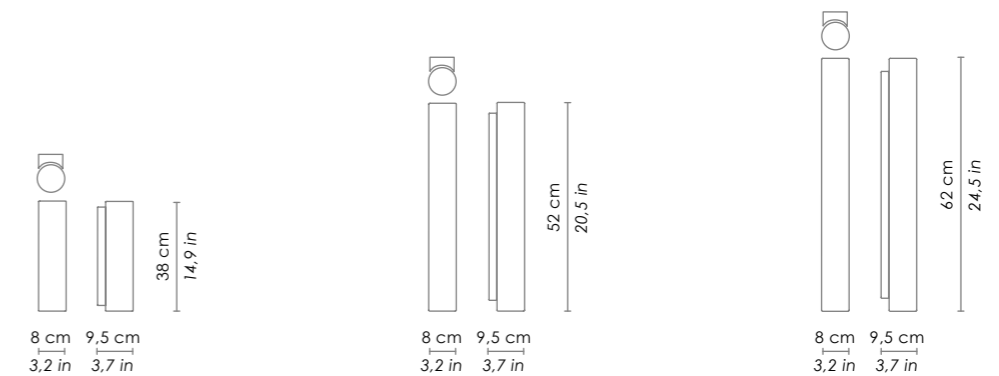

LED 220-240V - 3000K - CRI>80 - CE IP20

	DIMENSIONS	CODE	POWER LED	TOTAL ABSORPTION	LUMEN LAMP
parete wall	8 x 38 x 9,5 cm / 3,2 x 14,9 x 3,7 in	LD9591B3	12 W	15,2 W	1485 lm
	8 x 52 x 9,5 cm / 3,2 x 20,5 x 3,7 in	LD9592B3	15 W	16,3 W	1529 lm
	8 x 62 x 9,5 cm / 3,2 x 24,5 x 3,7 in	LD9593B3	22 W	27,5 W	2462 lm

Posizionamento sia verticale sia orizzontale. Con placca di chiusura per i lati aperti. **Vetro lucido**
vertical or horizontal. End plate for closing open sides. **Glossy glass.**

139