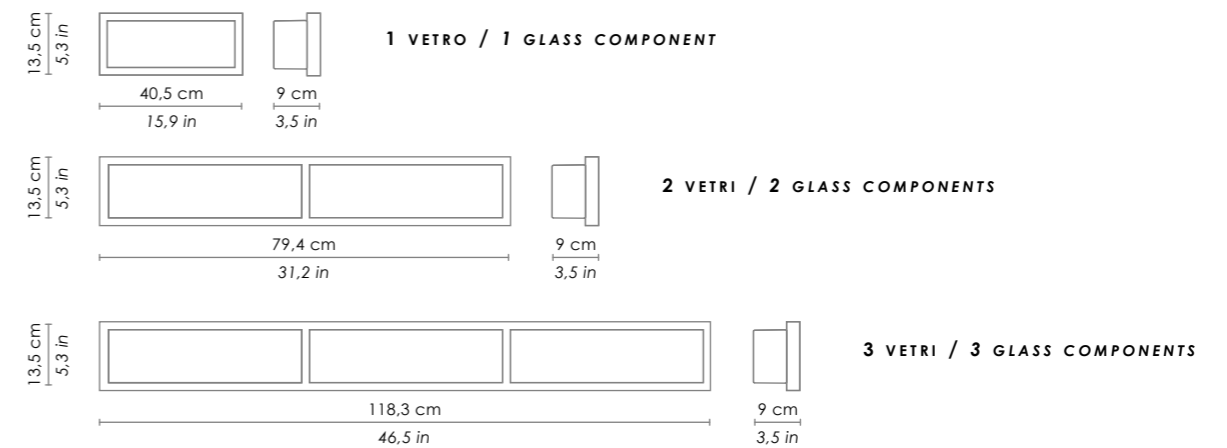

STAND METAL

PARETE - SOFFITTO
WALL - CEILING

Collezione di lampade a parete e soffitto in vetro soffiato triplex opale satinato. Parti metalliche cromate o verniciate bianco opaco.

A collection of wall and ceiling lamps in satin finish triplex opal blown glass. Matt white painted or chrome metal parts.

E27 220-240V CE IP40

		DIMENSIONS	CODE	METAL PART FINISHES		LAMP CONNECTION	WATT MAX
				CROMO CHROME	BIANCO WHITE		
parete - soffitto wall - ceiling	1 vetro 1 glass component	40,5 x 13,5 cm / 15,9 x 5,3 in	LL3001	C...	B...	E27	2 x 28 HSGS

E27 220-240V CE IP40

		DIMENSIONS	CODE	METAL PART FINISHES		LAMP CONNECTION	WATT MAX
				CROMO CHROME	BIANCO WHITE		
parete - soffitto wall - ceiling	2 vetri 2 glass components	79,4 x 13,5 x 9 cm / 31,2 x 5,3 x 3,5 in	LL3003	C	B	E27	4 x 28 HSGS
	3 vetri 3 glass components	118,3 x 13,5 x 9 cm / 46,5 x 5,3 x 3,5 in	LL3004	C	B	E27	6 x 28 HSGS

LED 220-240V - 3000K - CRI>80 - CE IP40

		DIMENSIONS	CODE	METAL PART FINISHES		TOTAL ABSORPTION	LUMEN LED BOARD
				CROMO CHROME	BIANCO WHITE		
parete - soffitto wall - ceiling	1 vetro 1 glass component	40,5 x 13,5 cm / 15,9 x 5,3 in	LD3001	C3...	B3...	2 x 10 W	2 x 1310 lm

LED 220-240V - 3000K - CRI>80 - CE IP40

		DIMENSIONS	CODE	METAL PART FINISHES		TOTAL ABSORPTION	LUMEN LED BOARD
				CROMO CHROME	BIANCO WHITE		
parete - soffitto wall - ceiling	2 vetri 2 glass components	79,4 x 13,5 x 9 cm / 31,2 x 5,3 x 3,5 in	LD3003	C	B	4 x 10 W	4 x 1310 lm
	3 vetri 3 glass components	118,3 x 13,5 x 9 cm / 46,5 x 5,3 x 3,5 in	LD3004	C	B	6 x 10 W	6 x 1310 lm

LED 2700K - 4000K su richiesta / on request

...IP44 su richiesta / on request

FINITURA PARTI METALLICHE / METAL PART FINISHES

Cromo / chrome

Bianco / white