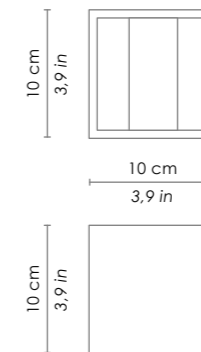

LED - 3000K - CRI>80 - 100-240V €€ IP54

	DIMENSIONS	CODE	METAL PART FINISHES		POWER LED	TOTAL ABSORPTION	LUMEN LAMP
			BIANCO WHITE	GRIGIO SCURO DARK GREY			
parete wall	10 x 10 x 10 cm / 3,9 x 3,9 x 3,9 in	LD0052	B3	G3	6 W	6,3 W	382 lm

FINITURA PARTI METALLICHE / METAL PART FINISHES

Bianco / white

Grigio scuro / dark grey