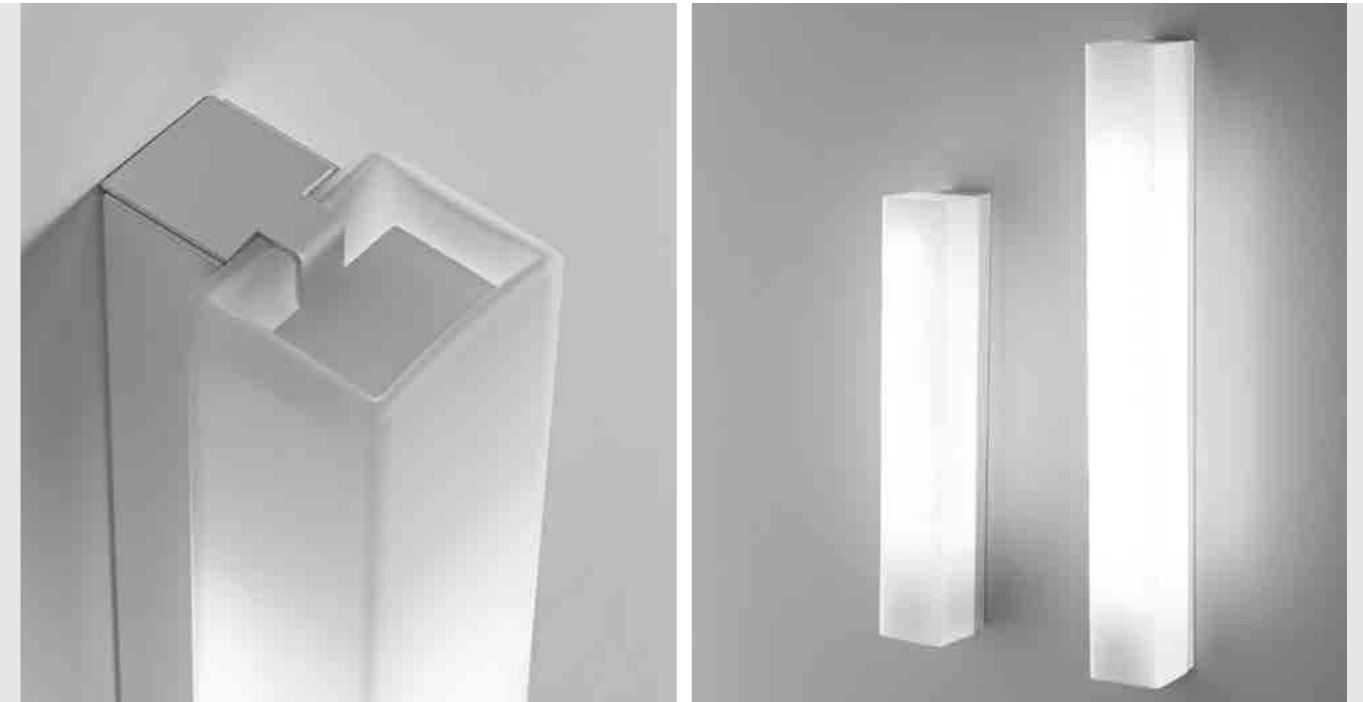

# STICK 6555

PARETE  
WALL

Collezione di lampade a parete in vetro soffiato triplex opale satinato e fonte luminosa a LED. Parti metalliche verniciate bianco opaco.

A collection of wall lamps in satin finish triplex opal blown glass, with a LED light source. Matt white painted metal parts.