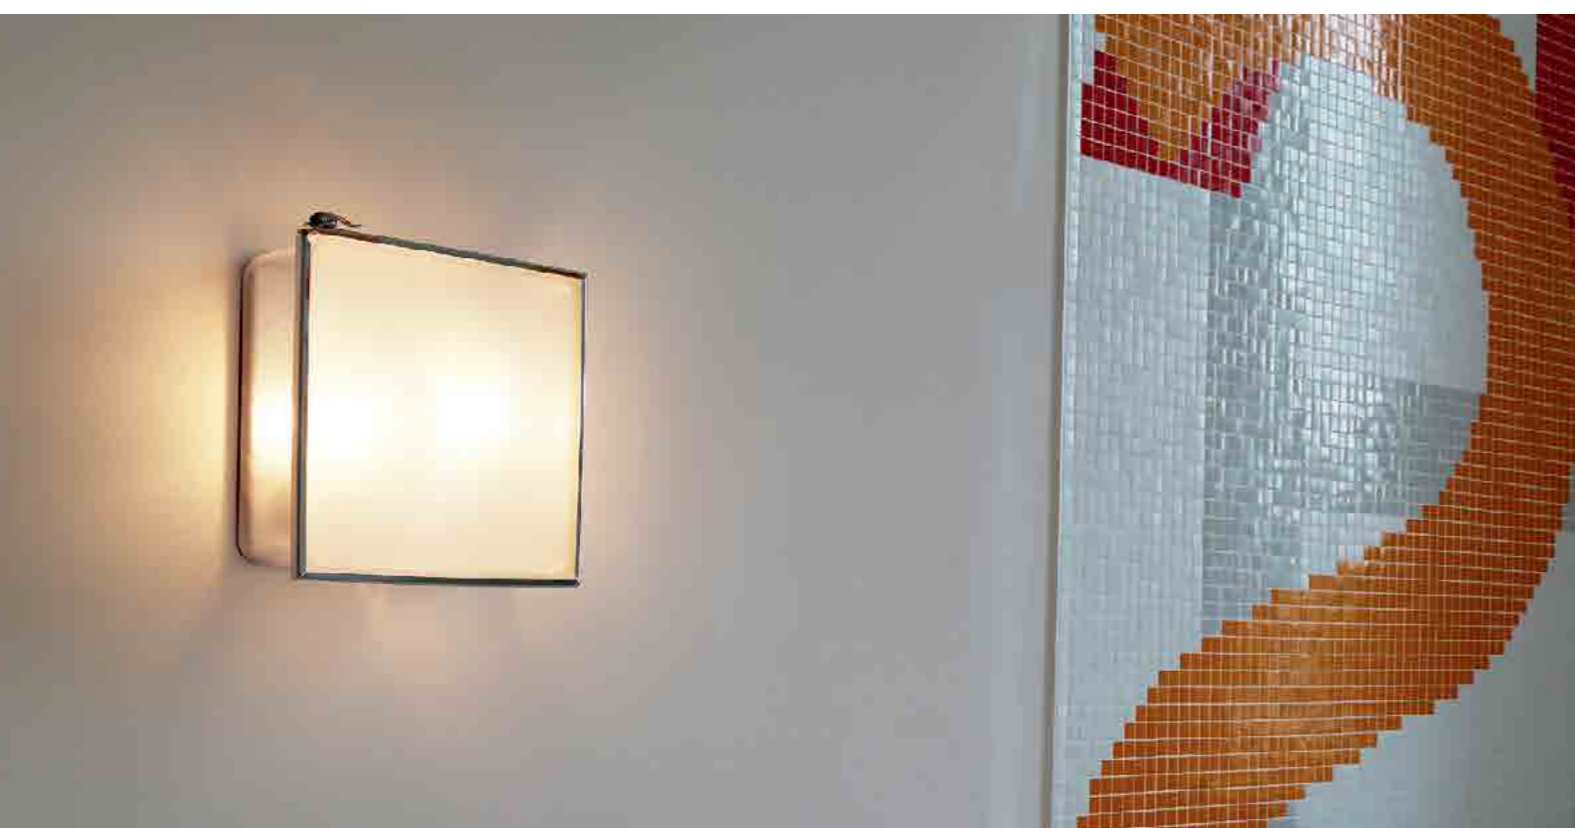

LAMP CONNECTION	WATT MAX	LUMEN LAMP
Alogene a risparmio energetico / halogen energy saver	E14	28	415
		42	720
	E27	52	940
		70	1340
	G9	33	460
R7s	120	3000	

	LAMP CONNECTION	WATT MAX	LUMEN LAMP	
Lampade fluorescenti integrate / fluorescent integrated lamp	E14	7	286	
		8	400	
	E27	9	480	
		12	600	
		15	900	
		20	1200	
		23	1500	
		27	1800	
		33	2250	
		E27 E14 LED		

	LAMP CONNECTION	WATT MAX	LUMEN LAMP
Lampade fluorescenti compatte e lineare non integrate / compact and linear fluorescent lamp not integrated	G24q-3 Gx24q-3	26	1800
		32	2400
	2G10	24	1700
		36	2800
	2G11	24	1800
		36	2900
		55	4800

SIMBOLI / SYMBOLS

IP20	GRADO DI PROTEZIONE / IP PROTECTION DEGREE
	Le due cifre dopo la sigla IP identificano il grado di protezione contro l'intrusione di corpi solidi e liquidi / the two numbers after the heading IP identify the protection degree against the intrusion of solids and liquids PRIMA CIFRA / FIRST IDENTIFICATION NUMBER 0 - Nessuna protezione / no protection 1 - Protezione da oggetti solidi maggiori di 50 mm / protection by solid objects with diameter > 1,9 in 2 - Protezione da oggetti solidi maggiori di 12 mm / protection by solid objects with diameter > 0,5 in 3 - Protezione da oggetti solidi maggiori di 2,5 mm / protection by solid objects with diameter > 0,1 in 4 - Protezione da oggetti solidi maggiori di 1 mm / protection by solid objects with diameter > 0,04 in 5 - Protezione da polveri / protection by dust 6 - Protezione forte da polveri / high protection against dust SECONDA CIFRA / SECOND IDENTIFICATION NUMBER 0 - Nessuna protezione / no protection 1 - Protezione da gocce d'acqua / protection by water drops 2 - Protezione da gocce d'acqua deviate fino a 15° / protection by water drops with angle 15° 3 - Protezione da vapori d'acqua / protection by steams 4 - Protezione da spruzzi d'acqua / protection by water spray 5 - Protezione da getti d'acqua / protection by water jets 6 - Protezione da forti getti d'acqua o mareggiate / protection by intensive water jets or storm 7 - Protezione contro l'immersione / protection by immersion 8 - Protezione contro l'immersione continua / protection by continuous immersion.
	L'apparecchio non può essere usato su superfici infiammabili / The fixture must not be used on flammable surfaces.
	Tutti i prodotti descritti nel catalogo rispondono ai requisiti essenziali delle direttive 73-23-CEE, 93-68-CEE / All the products listed in the catalogue are in compliance with the fundamental requisites of the directives EEC 73-23, EEC 93-68, EEC 89-336.
	Classe 2 / Class 2
	Classe 3 / Class 3
cm	Unità di misura in centimetri / Unit of measure centimeters
in	Unità di misura in pollici / Unit of measure inches

Le immagini sono puramente indicative; forme e colori possono differire sensibilmente dall'originale a causa della ripresa fotografica e del sistema di stampa. Tutti i modelli rappresentati possono subire nel tempo variazioni senza preavviso; prima di eseguire un ordine d'acquisto contattare l'azienda per accertarne la corrispondenza. Tutti i diritti riservati Zafferano, riproduzione vietata se non espressamente autorizzata.

The photos are entirely indicative; shapes and colours may differ significantly from the original due to the photo shoot and the printing system. All the models shown may be changed over time without any prior notice. Before placing an order, please contact the company to check the right match. All rights are reserved by Zafferano and reproduction is prohibited unless expressly authorised.

PROJECTS