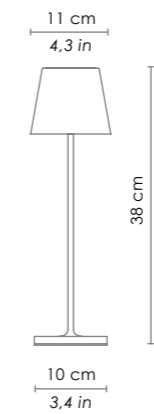

CARICA BATTERIA CON ENTRATA MICRO USB - INCLUSO/
POWER CHARGER WITH MICRO USB PLUG - INCLUDED

LED - 3000K - CRI>80 - 220-240V CE IP54

	DIMENSIONS	CODE	METAL PART FINISHES		TOTAL ABSORPTION	LUMEN LAMP
tavolo table lamp	Ø 11 - h 38 cm / Ø 4,3 - h 15 in	LD0280	BIANCO WHITE	CORTEN	2,2 W	154 lm
			B3	R3		

FINITURA PARTI METALLICHE / METAL PART FINISHES