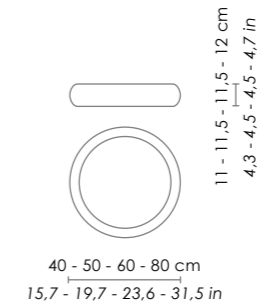

E27 220-240V C€

	DIMENSIONS	CODE	METAL PART FINISHES			IP	LAMP CONNECTION	WATT MAX
			BIANCO WHITE	BICOLORE BIANCO + NERO TWO-TONE WHITE + BLACK	BICOLORE BIANCO + GRIGIO TWO-TONE WHITE + GREY			
parete - soffitto wall - ceiling	Ø 40 cm / Ø 15,7 in	LL120103	B	N	G	IP44	E27	1 x 42 HS
	Ø 50 cm / Ø 19,7 in	LL120203	B	N	G	IP44	E27	2 x 42 HS
	Ø 60 cm / Ø 23,6 in	LL120303	B	N	G	IP44	E27	3 x 42 HS
	Ø 80 cm / Ø 31,5 in	LL120403	B	N	G	IP20	E27	5 x 52 HS

LED 220-240V - 3000K - CRI>80 - C€

	DIMENSIONS	CODE	METAL PART FINISHES			IP	TOTAL ABSORPTION	LUMEN LED BOARD
			BIANCO WHITE	BICOLORE BIANCO + NERO TWO-TONE WHITE + BLACK	BICOLORE BIANCO + GRIGIO TWO-TONE WHITE + GREY			
parete - soffitto wall - ceiling	Ø 40 cm / Ø 15,7 in	LD120103	B	N	G	IP44	16 W	1502 lm
	Ø 50 cm / Ø 19,7 in	LD120203	B	N	G	IP44	25 W	2117 lm
	Ø 60 cm / Ø 23,6 in	LD120303	B	N	G	IP44	41 W	3791 lm
	Ø 80 cm / Ø 31,5 in	LD120403	B	N	G	IP20	74 W	7200 lm

LED dimmerabile / dimmable 220-240V - 3000K - CRI>80 - C€ IP44

	DIMENSIONS	CODE	METAL PART FINISHES			TOTAL ABSORPTION	LUMEN LED BOARD	DIMMER
			BIANCO WHITE	BICOLORE BIANCO + NERO TWO-TONE WHITE + BLACK	BICOLORE BIANCO + GRIGIO TWO-TONE WHITE + GREY			
parete - soffitto wall - ceiling	Ø 40 cm / Ø 15,7 in	LD126103	B	N	G	0 - 16 W	0 - 1502 lm	1/10V*
	Ø 50 cm / Ø 19,7 in	LD126203	B	N	G	0 - 25 W	0 - 2117 lm	1/10V*
	Ø 60 cm / Ø 23,6 in	LD126303	B	N	G	0 - 41 W	0 - 3791 lm	1/10V*

* Regolabile mediante potenziometro / Adjustable using a potentiometer

LED emergenza / emergency 1h S.A. 220-240V - 3000K - CRI>80 - C€ IP44

	DIMENSIONS	CODE	METAL PART FINISHES			TOTAL ABSORPTION	LUMEN LED BOARD
			BIANCO WHITE	BICOLORE BIANCO + NERO TWO-TONE WHITE + BLACK	BICOLORE BIANCO + GRIGIO TWO-TONE WHITE + GREY		
parete - soffitto wall - ceiling	Ø 50 cm / Ø 19,7 in	LD127203	B	N	G	6 - 25 W	470 - 2117 lm
	Ø 60 cm / Ø 23,6 in	LD127303	B	N	G	12 - 41 W	760 - 3791 lm

LED 2700K - 4000K su richiesta / on request

Possibilità di colori su richiesta con quantitativi minimi / colour options on request with minimum quantities

Emergenza Versione con dispositivo di emergenza per l'alimentazione in luce permanente di una lampada. Autonomia 1h
Emergency Version with emergency device for powering one permanent lamp. Autonomy 1 hour.

FINITURA PARTI METALLICHE / METAL PART FINISHES