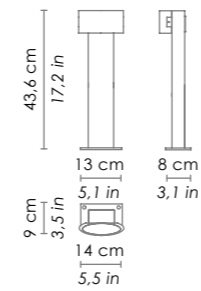

LED - 3000K - CRI>80 - 220-240V CE IP54

	DIMENSIONS	CODE	POWER LED	TOTAL ABSORPTION	LUMEN LAMP
terra floor lamp	14 x 9 - h 43,6 cm / 5,5 x 3,5 - h 17,2 in	LD0035G3	2 x 3,4 W	2 x 4 W	2 x 302 lm
	14,2 x 10 - h 44,3 cm / 5,6 x 3,9 - h 17,4	LD0036G3	2 x 3,4 W	2 x 4 W	1 x 302 lm
	14 x 11,8 - h 43,6 cm / 5,5 x 4,6 - h 17,2 in	LD0037G3	4 x 3,4 W	4 x 4 W	4 x 302 lm
	14,2 x 12,2 - h 44,3 cm / 5,6 x 4,8 - h 17,4	LD0038G3	4 x 3,4 W	4 x 4 W	2 x 302 lm