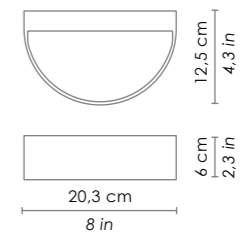

PARETE
WALL