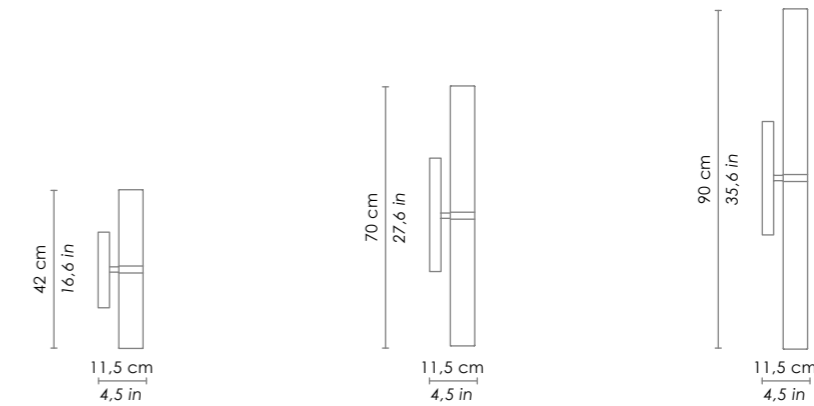

PARETE DOPPIA - SOFFITTO
DOUBLE WALL - CEILING