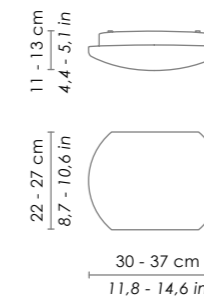

PARETE - SOFFITTO
WALL - CEILING