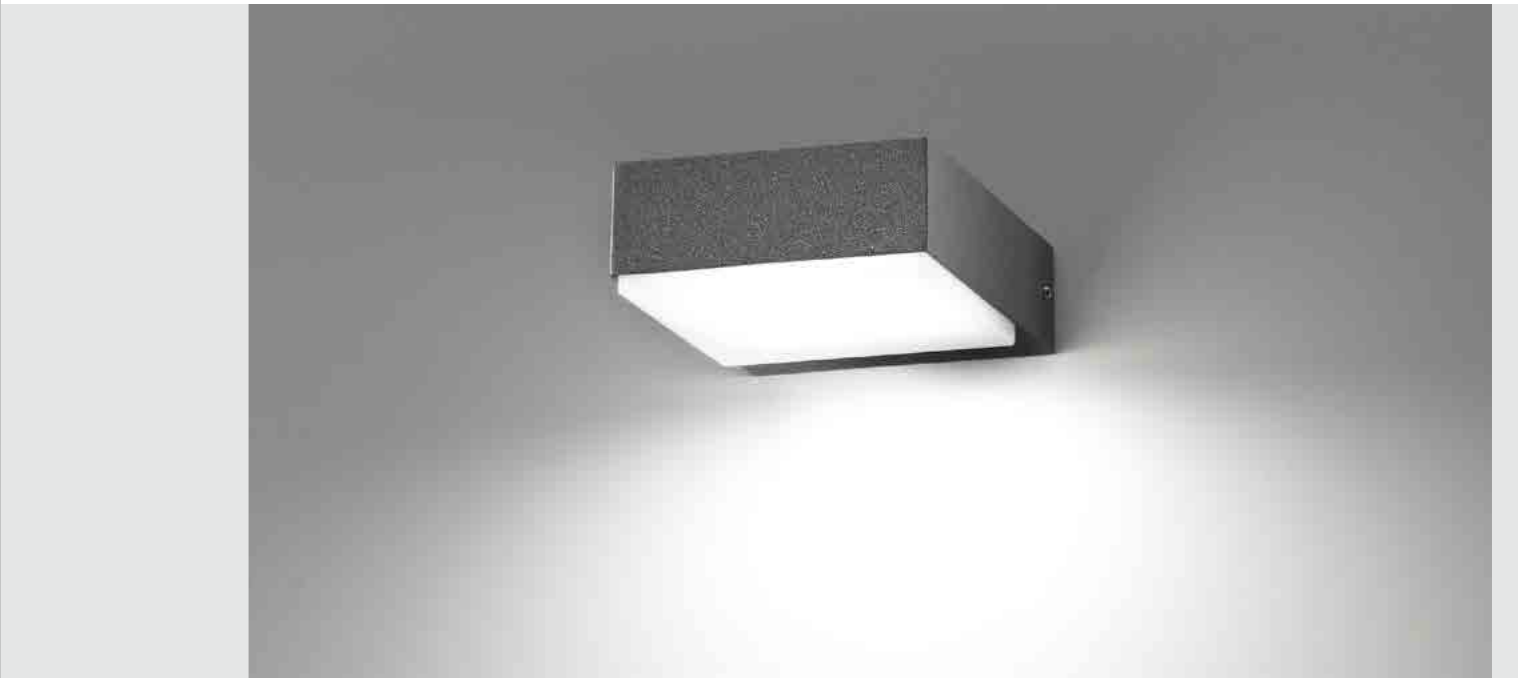

ALU

PARETE
WALL

LED - 3000K - CRI>80 - 220-240V CE IP54

	DIMENSIONS	CODE	METAL PART FINISHES		TOTAL ABSORPTION	LUMEN LAMP
parete wall	11,3 x 15,2 - h 4,7 cm / 4,4 x 6 - h 1,8 in	LD0139	BIANCO WHITE	GRIGIO SCURO DARK GREY	7 W	493 lm

FINITURA PARTI METALLICHE / METAL PART FINISHES

Bianco / white

Grigio scuro / dark grey