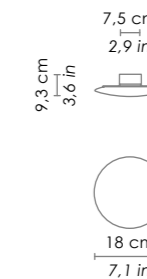

LED - 3000K - CRI>80 - 220-240V CE IP20

	DIMENSIONS	CODE	TOTAL ABSORPTION	LUMEN LED BOARD
incasso / recessed	Ø 18 - h 6,5 cm / Ø 7,1 - h 2,5 in	LD7501C3...	8 W	700 lm

...IP44 su richiesta / on request

LED - 3000K - CRI>80 - 220-240V CE IP20

	DIMENSIONS	CODE	TOTAL ABSORPTION	LUMEN LED BOARD
parete - soffitto / wall - ceiling	Ø 18 - h 9,3 cm / Ø 7,1 - h 3,6 in	LD7502C3	4 W	320 lm