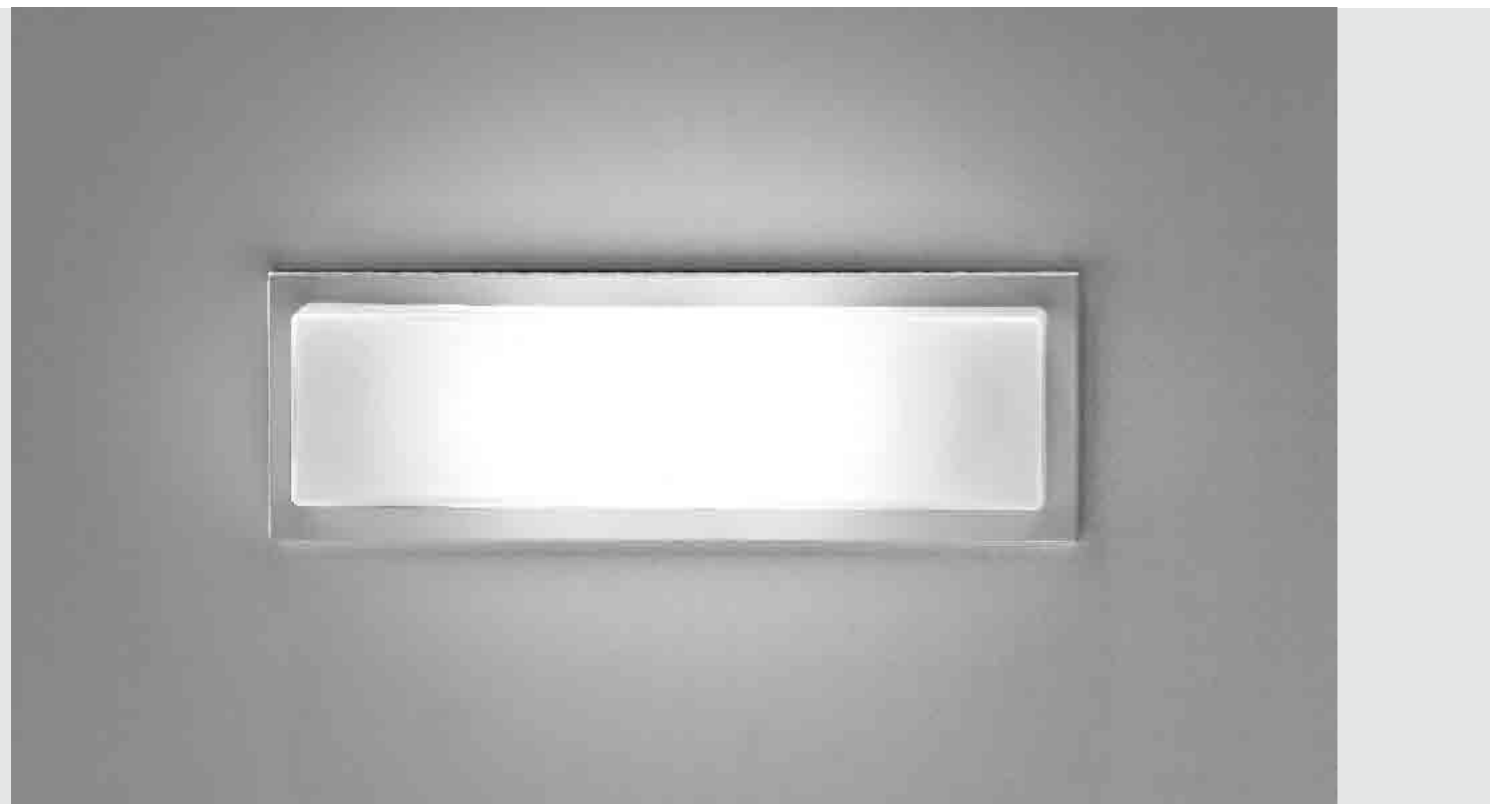

STAND METAL

PARETE - SOFFITTO
WALL - CEILING

Collezione di lampade a parete e soffitto in vetro soffiato triplex opale satinato. Parti metalliche cromate o verniciate bianco opaco.

A collection of wall and ceiling lamps in satin finish triplex opal blown glass. Matt white painted or chrome metal parts.

E27 220-240V CE IP40

		DIMENSIONS	CODE	METAL PART FINISHES		LAMP CONNECTION	WATT MAX
				CROMO CHROME	BIANCO WHITE		
parete - soffitto wall - ceiling	1 vetro 1 glass component	40,5 x 13,5 cm / 15,9 x 5,3 in	LL3001	C...	B...	E27	2 x 28 HSGS

E27 220-240V CE IP40

		DIMENSIONS	CODE	METAL PART FINISHES		LAMP CONNECTION	WATT MAX
				CROMO CHROME	BIANCO WHITE		
parete - soffitto wall - ceiling	2 vetri 2 glass components	79,4 x 13,5 x 9 cm / 31,2 x 5,3 x 3,5 in	LL3003	C	B	E27	4 x 28 HSGS
	3 vetri 3 glass components	118,3 x 13,5 x 9 cm / 46,5 x 5,3 x 3,5 in	LL3004	C	B	E27	6 x 28 HSGS

LED 220-240V - 3000K - CRI>80 - CE IP40

		DIMENSIONS	CODE	METAL PART FINISHES		TOTAL ABSORPTION	LUMEN LED BOARD
				CROMO CHROME	BIANCO WHITE		
parete - soffitto wall - ceiling	1 vetro 1 glass component	40,5 x 13,5 cm / 15,9 x 5,3 in	LD3001	C3...	B3...	2 x 10 W	2 x 1310 lm

LED 220-240V - 3000K - CRI>80 - CE IP40

		DIMENSIONS	CODE	METAL PART FINISHES		TOTAL ABSORPTION	LUMEN LED BOARD
				CROMO CHROME	BIANCO WHITE		
parete - soffitto wall - ceiling	2 vetri 2 glass components	79,4 x 13,5 x 9 cm / 31,2 x 5,3 x 3,5 in	LD3003	C	B	4 x 10 W	4 x 1310 lm
	3 vetri 3 glass components	118,3 x 13,5 x 9 cm / 46,5 x 5,3 x 3,5 in	LD3004	C	B	6 x 10 W	6 x 1310 lm

LED 2700K - 4000K su richiesta / on request

...IP44 su richiesta / on request

FINITURA PARTI METALLICHE / METAL PART FINISHES

Cromo / chrome

Bianco / white