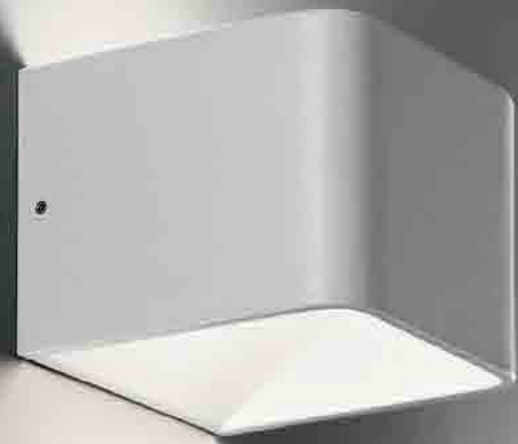

CUBETTO

PARETE
WALL

LED - 3000K - CRI>80 - 100-240V € IP20

	DIMENSIONS	CODE	POWER LED	TOTAL ABSORPTION	LUMEN LAMP
parete	10 x 10 x 10 cm / 3,9 x 3,9 x 3,9 in	LD0050B3	6 W	6,9 W	389 lm
wall	20 x 8 x 10 cm / 7,8 x 3,1 x 3,9 in	LD0051B3	12 W	13,2 W	810 lm