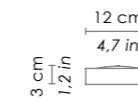

MONO EMISSIONE / SINGLE EMISSION