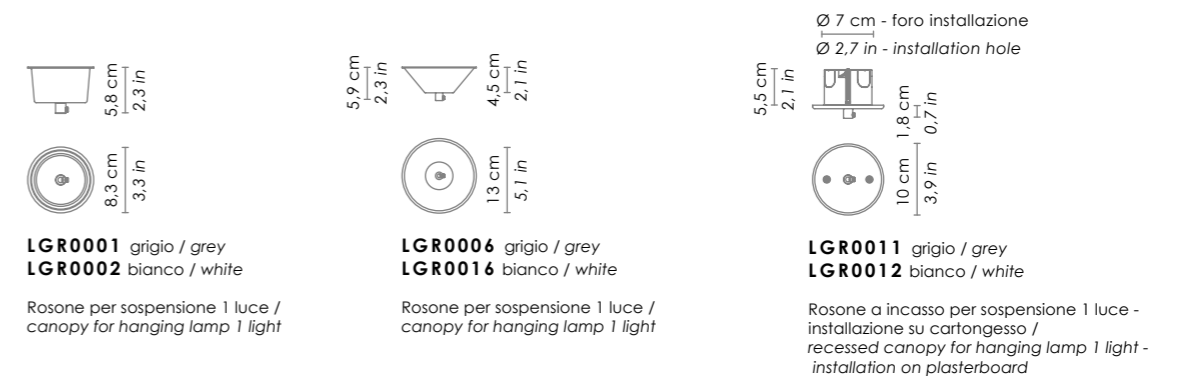

PALLINA

ROSONE
CANOPY

Collezione di lampade in vetro soffiato triplex opale satinato con fonte luminosa a LED. E' disponibile nelle due versioni, da incasso con alimentatore in remoto e da superficie con alimentatore nella base, entrambe a parete e soffitto con parti metalliche cromate; nella versione a sospensione con parti metalliche cromate e verniciate bianco o grigio opaco.

A collection of lamps in satin finish triplex opal blown glass with a LED light source. Available in two versions: recessed with a remote power adaptor or surface-mounted with a power adaptor in the base, both available in a wall and ceiling version with chrome metal parts. Hanging lamp version with chrome, matt white or grey painted metal parts.

LED 220-240V - 3000K - CRI>80 C E IP20

	DIMENSIONS	CODE	TOTAL ABSORPTION	LUMEN LED BOARD
incasso recessed	Ø 15 cm / Ø 5,9 in	LD9916C3...	8 W	700 lm

LED 220-240V - 3000K - CRI>80 C E IP20

	DIMENSIONS	CODE	TOTAL ABSORPTION	LUMEN LED BOARD
parete - soffitto wall - ceiling	Ø 15 cm / Ø 5,9 in	LD9917C3	4 W	320 lm

HALO 220-240V C E IP20

	DIMENSIONS	CODE	LAMP CONNECTION	WATT MAX
Elemento componibile - gruppo luce	Ø 15 - h 130 cm / Ø 5,9 - 51,2 in	LL9916	G9	1 x 33 HS
modular element -	Ø 15 - h 300 cm / Ø 5,9 - 118,1 in	LL9917	G9	1 x 33 HS
lamp component kit	Ø 15 - h 500 cm / Ø 5,9 - 196,8 in	LL9918	G9	1 x 33 HS

...IP44 su richiesta / on request

Esempio installazione
rosone rotondo (vetri
con cavo min. 3 m) /
example of installation
with round canopy (glass
with cable min. 118,1 in)

Esempio installazione rosone
rettangolare (vetri con cavo
min. 3m) / example of installation
with rectangular canopy
(glass with cable min. 118,1)