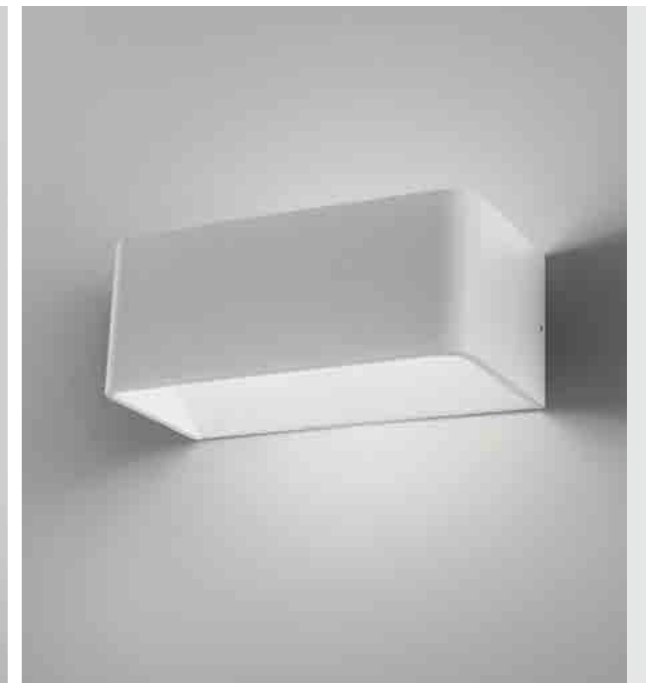

CUBETTO

PARETE
WALL

LED - 3000K - CRI>80 - 100-240V € IP20

	DIMENSIONS	CODE	POWER LED	TOTAL ABSORPTION	LUMEN LAMP
parete	10 x 10 x 10 cm / 3,9 x 3,9 x 3,9 in	LD0050B3	6 W	6,9 W	389 lm
wall	20 x 8 x 10 cm / 7,8 x 3,1 x 3,9 in	LD0051B3	12 W	13,2 W	810 lm