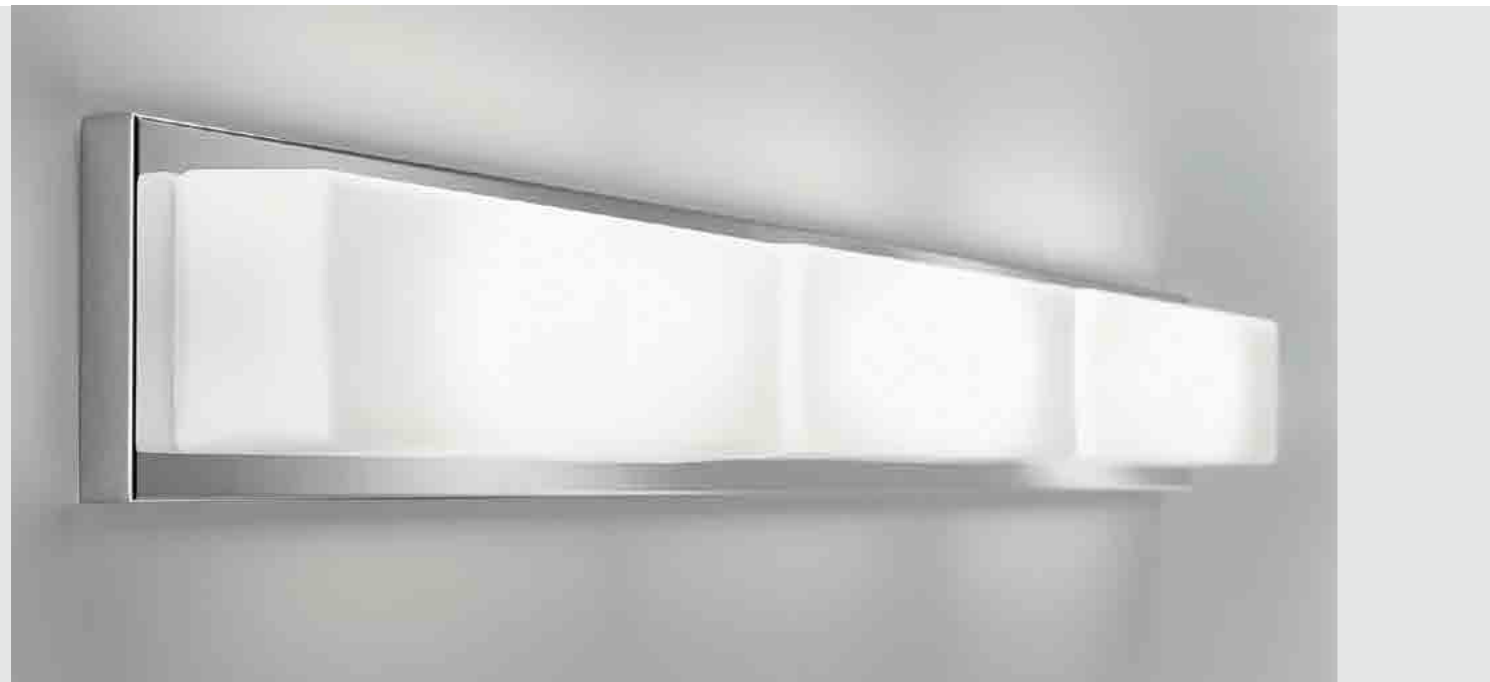

STAND METAL

PARETE - SOFFITTO
WALL - CEILING

Collezione di lampade a parete e soffitto in vetro soffiato triplex opale satinato. Parti metalliche cromate o verniciate bianco opaco.

A collection of wall and ceiling lamps in satin finish triplex opal blown glass. Matt white painted or chrome metal parts.

E27 220-240V CE IP40

		DIMENSIONS	CODE	METAL PART FINISHES		LAMP CONNECTION	WATT MAX
				CROMO CHROME	BIANCO WHITE		
parete - soffitto wall - ceiling	1 vetro 1 glass component	40,5 x 13,5 cm / 15,9 x 5,3 in	LL3001	C...	B...	E27	2 x 28 HSGS

E27 220-240V CE IP40

		DIMENSIONS	CODE	METAL PART FINISHES		LAMP CONNECTION	WATT MAX
				CROMO CHROME	BIANCO WHITE		
parete - soffitto wall - ceiling	2 vetri 2 glass components	79,4 x 13,5 x 9 cm / 31,2 x 5,3 x 3,5 in	LL3003	C	B	E27	4 x 28 HSGS
	3 vetri 3 glass components	118,3 x 13,5 x 9 cm / 46,5 x 5,3 x 3,5 in	LL3004	C	B	E27	6 x 28 HSGS

LED 220-240V - 3000K - CRI>80 - CE IP40

		DIMENSIONS	CODE	METAL PART FINISHES		TOTAL ABSORPTION	LUMEN LED BOARD
				CROMO CHROME	BIANCO WHITE		
parete - soffitto wall - ceiling	1 vetro 1 glass component	40,5 x 13,5 cm / 15,9 x 5,3 in	LD3001	C3...	B3...	2 x 10 W	2 x 1310 lm

LED 220-240V - 3000K - CRI>80 - CE IP40

		DIMENSIONS	CODE	METAL PART FINISHES		TOTAL ABSORPTION	LUMEN LED BOARD
				CROMO CHROME	BIANCO WHITE		
parete - soffitto wall - ceiling	2 vetri 2 glass components	79,4 x 13,5 x 9 cm / 31,2 x 5,3 x 3,5 in	LD3003	C	B	4 x 10 W	4 x 1310 lm
	3 vetri 3 glass components	118,3 x 13,5 x 9 cm / 46,5 x 5,3 x 3,5 in	LD3004	C	B	6 x 10 W	6 x 1310 lm

LED 2700K - 4000K su richiesta / on request

...IP44 su richiesta / on request

FINITURA PARTI METALLICHE / METAL PART FINISHES

Cromo / chrome

Bianco / white