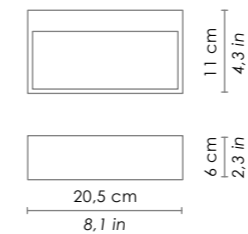

PARETE
WALL