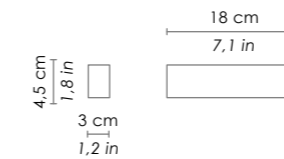

SLAT

PARETE
WALL

Collezione di lampade a soffitto e parete, con corpo in alluminio verniciato bianco opaco, grigio scuro o corten, diffusore in policarbonato satinato e fonte luminosa a LED. La collezione Slat ha un elevato grado di protezione che la rende adatta all'utilizzo interno ed esterno.

A collection of wall and ceiling lamps with a matt white, dark grey or corten painted aluminium fixture, a satin finish polycarbonate diffuser and a LED light source. The Home collection has a high IP rating, making it ideal for indoor and outdoor use.

LED - 3000K - CRI>80 - 220-240V CE IP65

	DIMENSIONS	CODE	METAL PART FINISHES			TOTAL ABSORPTION	LUMEN LAMP
			BIANCO WHITE	GRIGIO SCURO DARK GREY	CORTEN		
parete wall	4,5 x 18 x 3 cm / 1,8 x 7,1 x 1,2 in	LD0150	B3	G3	R3	7,8 W	233 lm
	6 x 50 x 6 cm / 2,3 x 19,7 x 2,3 in	LD0152	B3	G3	R3	2 x 19 W	2 x 1078 lm

FINITURA PARTI METALLICHE / METAL PART FINISHES