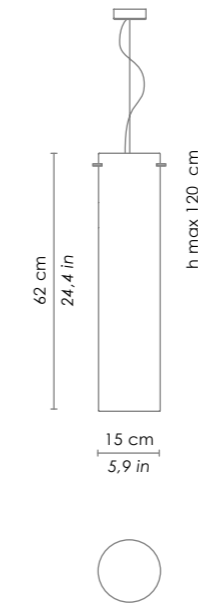

SOSPENSIONE VETRO APERTO HANGING OPEN GLASS LAMP