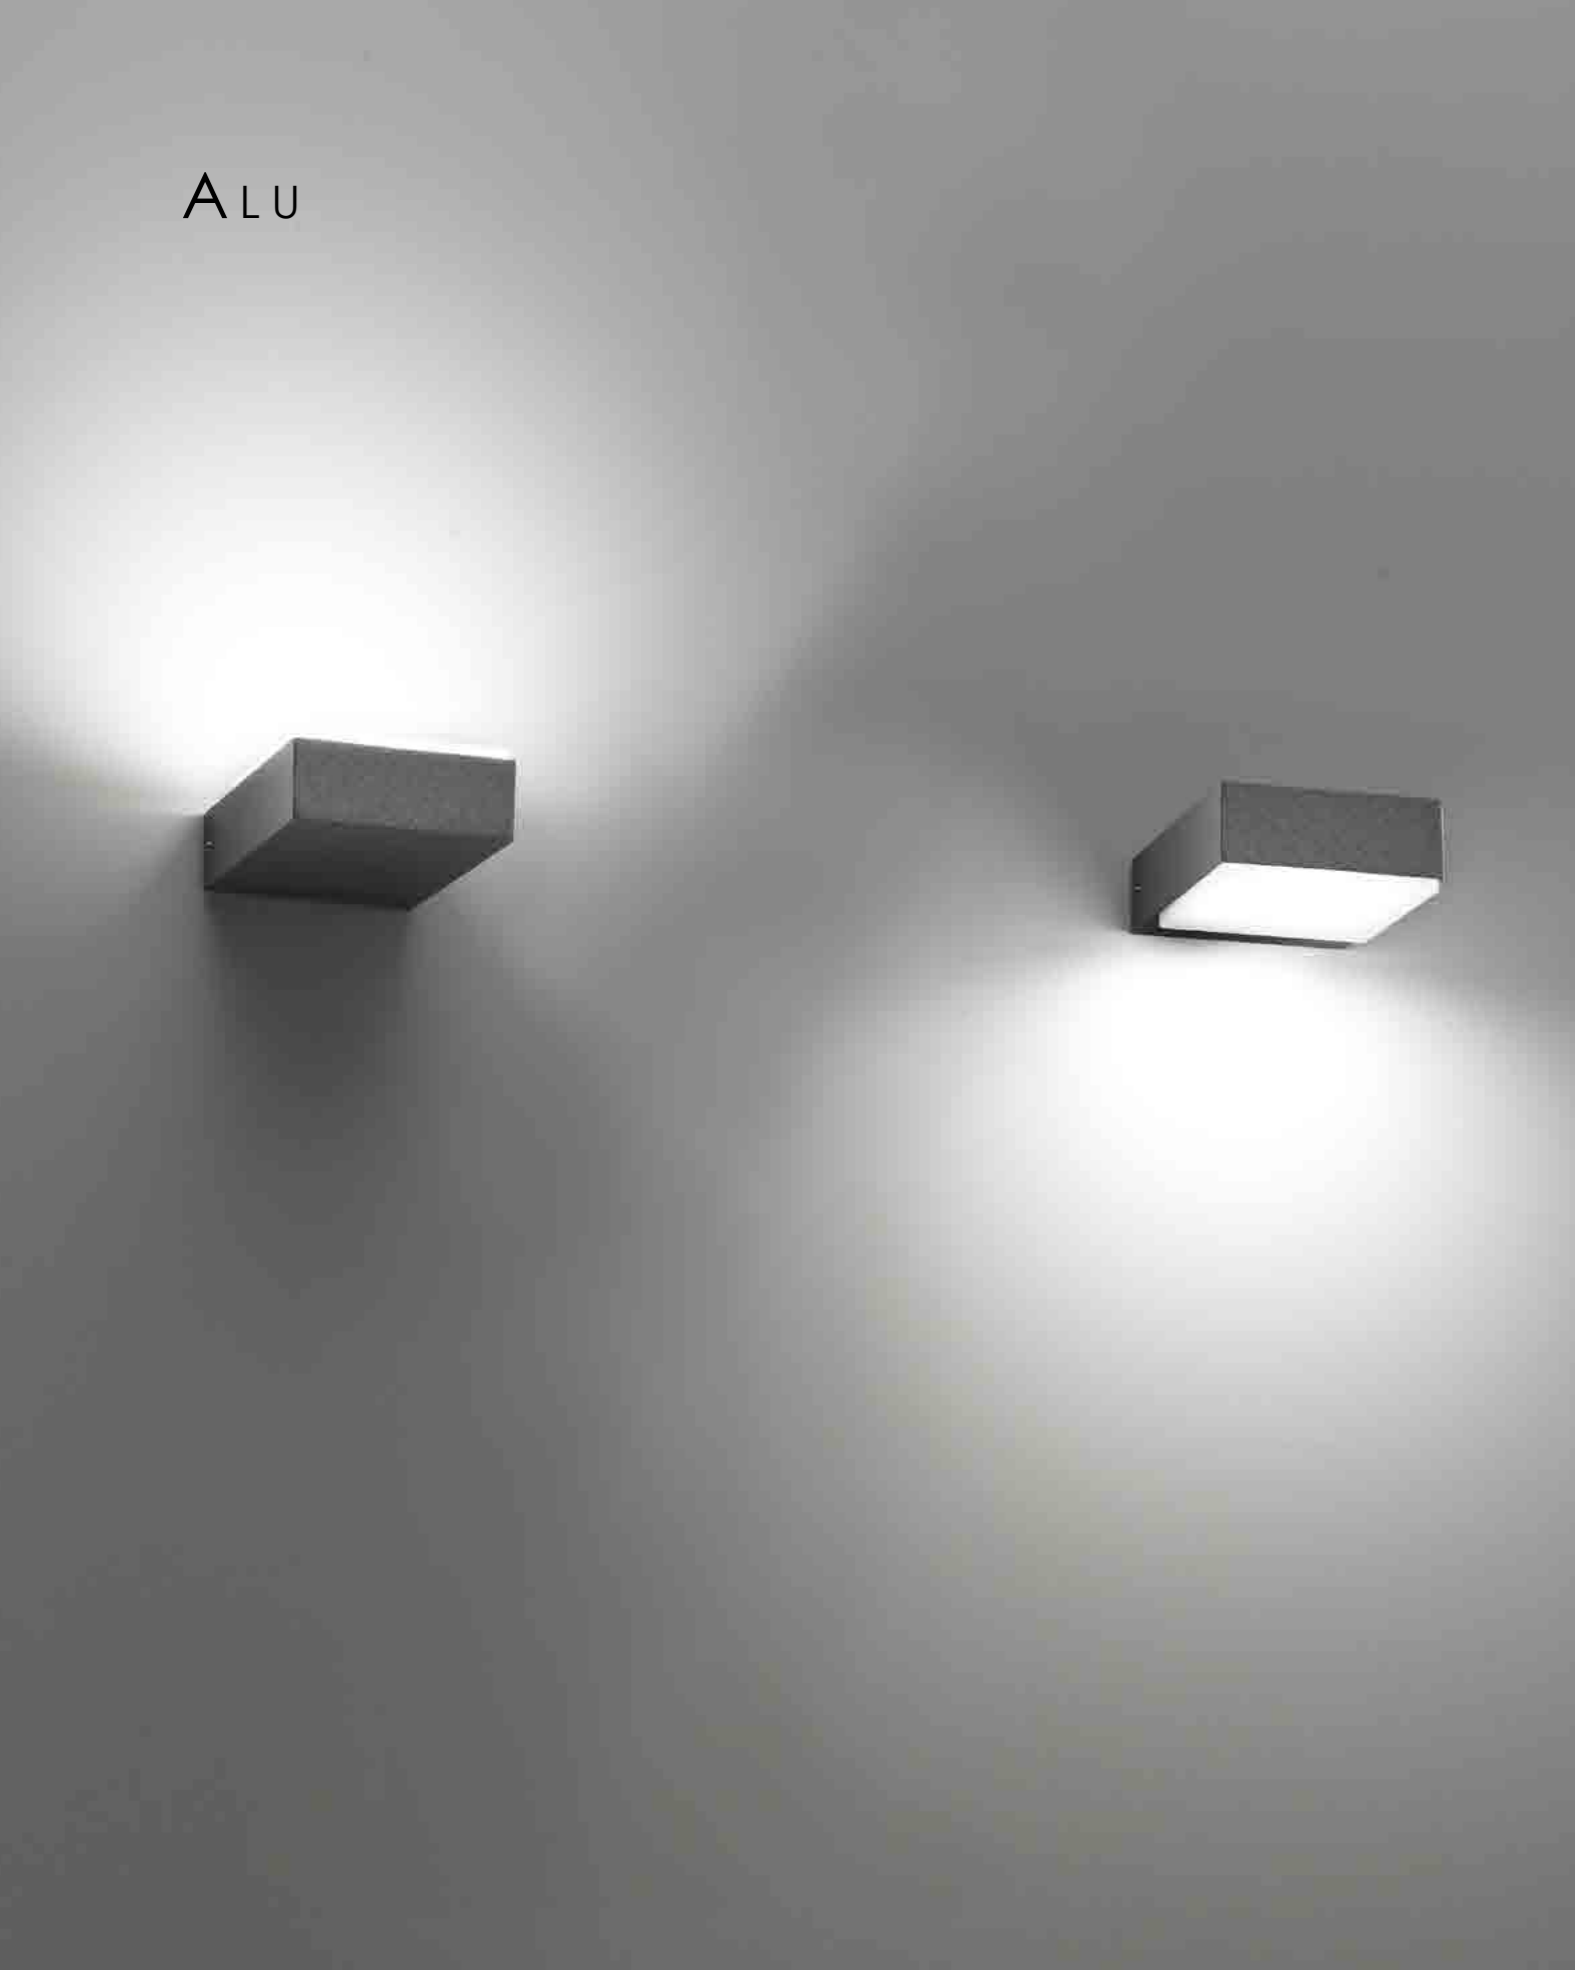

ALU

PARETE
WALL

LED - 3000K - CRI>80 - 220-240V CE IP54

	DIMENSIONS	CODE	METAL PART FINISHES		TOTAL ABSORPTION	LUMEN LAMP
parete wall	11,3 x 15,2 - h 4,7 cm / 4,4 x 6 - h 1,8 in	LD0139	BIANCO WHITE	GRIGIO SCURO DARK GREY	7 W	493 lm

FINITURA PARTI METALLICHE / METAL PART FINISHES

Bianco / white

Grigio scuro / dark grey