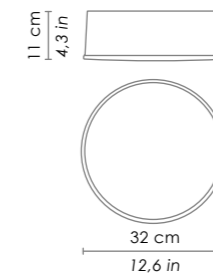

E27 220-240V € IP43

DIMENSIONS	CODE	POLYCARBONATE BASE COLOURS						LAMP CONNECTION	WATT MAX
		TRASPARENTE CLEAR	ROSSO RED	ARANCIO ORANGE	BLU BLUE	VERDE GREEN	GIALLO YELLOW		
parete - soffitto / wall - ceiling Ø 32 cm / Ø 12,6 in	LL8411	NE	RO	AR	BL	VE	GI	E27	2 x 42 HS

LED - 3000K - CRI>80 - 220-240V € IP43

DIMENSIONS	CODE	POLYCARBONATE BASE COLOURS						TOTAL ABSORPTION	LUMEN LED BOARD
		TRASPARENTE CLEAR	ROSSO RED	ARANCIO ORANGE	BLU BLUE	VERDE GREEN	GIALLO YELLOW		
parete - soffitto / wall - ceiling Ø 32 cm / Ø 12,6 in	LD8411	NE3	RO3	AR3	BL3	VE3	GI3	25 W	2117 lm

LED dimmerabile / dimmable - 3000K - CRI>80 - 220-240V € IP43

DIMENSIONS	CODE	POLYCARBONATE BASE COLOURS						TOTAL ABSORPTION	LUMEN LED BOARD	DIMMER
		TRASPARENTE CLEAR	ROSSO RED	ARANCIO ORANGE	BLU BLUE	VERDE GREEN	GIALLO YELLOW			
parete - soffitto / wall - ceiling Ø 32 cm / Ø 12,6 in	LD8413	NE3	RO3	AR3	BL3	VE3	GI3	0 - 25 W	0-2117 lm	1/10V*

* Regolabile mediante potenziometro / Adjustable using a potentiometer

LED 2700K - 4000K su richiesta / on request