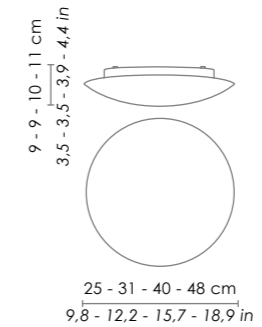

A collection of wall and ceiling lamps in satin finish triplex opal blown glass. White painted metal parts. Twist-lock system for the glass component.

**E27 220-240V €€ IP20**

	DIMENSIONS	CODE	LAMP CONNECTION	WATT MAX
parete - soffitto / wall - ceiling	Ø 25 cm / Ø 9,8 in	<b>LL6110</b>	E27	1 x 42 HS
	Ø 31 cm / Ø 12,2 in	<b>LL6111</b>	E27	1 x 52 HS
	Ø 40 cm / Ø 15,7 in	<b>LL6112</b>	E27	2 x 52 HS
	Ø 48 cm / Ø 18,9 in	<b>LL6113</b>	E27	3 x 52 HS