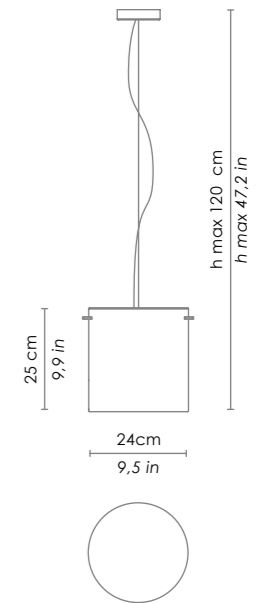

SOSPENSIONE PICCOLA SMALL HANGING LAMP

E27 220-240V CE IP20

	DIMENSIONS	CODE		LAMP CONNECTION	WATT MAX
		CROMO / CHROME	BIANCO / WHITE		
sospensione - vetro aperto hanging - open glass	Ø 10 - h 50 cm / Ø 3,9 - h 19,7 in	LL9610	LL9610B	E27	1 x 70 HS
	Ø 15 - h 62 cm / Ø 5,9 - h 24,4 in	LL9710	LL9710B	E27	1 x 70 HS
sospensione - grande hanging - large	Ø 24 - h 49 cm / Ø 9,5 - h 19,3 in	LL9821	LL9821B	E27	1 x 70 HS
sospensione - piccola hanging - small	Ø 24 - h 25 cm / Ø 9,5 - h 9,9 in	LL9827	LL9827B	E27	1 x 52 HS

CANOPY	DIMENSIONS	AVAILABLE ON
	Ø 10 - h 2,5 cm / Ø 3,9 - h 1,0 in	Stick 100 - 150 - 240

Su richiesta rosoni speciali per installazioni multiple
special canopies for multiple light compositions are available on request

FINITURA PARTI METALLICHE / METAL PART FINISHES

Cromo / chrome

Bianco / white