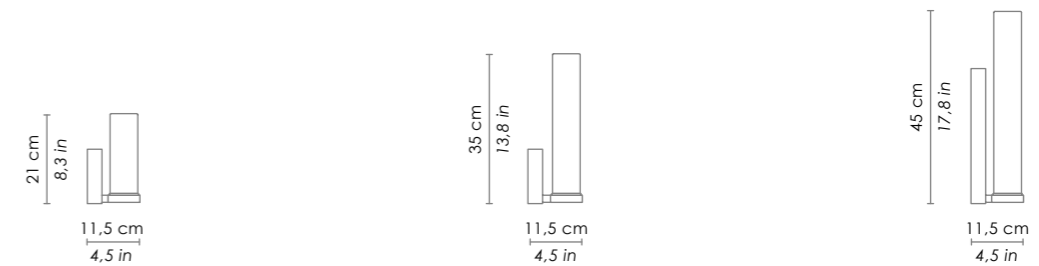

PARETE SINGOLA
SINGLE WALL