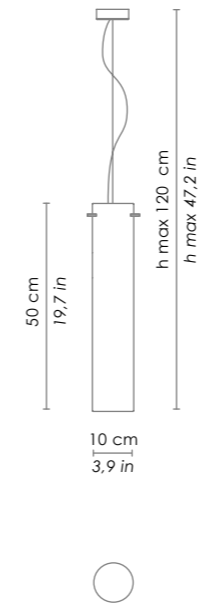

SOSPENSIONE VETRO APERTO HANGING OPEN GLASS LAMP