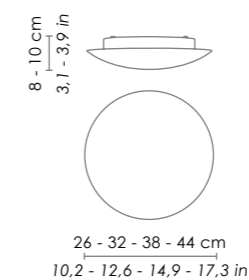

CLARA

PARETE - SOFFITTO
WALL - CEILING

E27 220-240V €€ IP20

	DIMENSIONS	CODE	LAMP CONNECTION	WATT MAX
parete - soffitto / wall - ceiling	Ø 26 cm / Ø 10,2 in	LL9100	E27	1 x 42 HS
	Ø 32cm / Ø 12,6 in	LL9110	E27	1 x 42 HS
	Ø 38 cm / Ø 14,9 in	LL9120	E27	2 x 42 HS
	Ø 44 cm / Ø 17,3 in	LL9130	E27	2 x 52 HS

LED - 3000K - CRI>80 - 220-240V €€ IP20

	DIMENSIONS	CODE	TOTAL ABSORPTION	LUMEN LED BOARD
parete - soffitto / wall - ceiling	Ø 26 cm / Ø 10,2 in	LD910003	10 W	1310 lm
	Ø 32cm / Ø 12,6 in	LD911003	10 W	1310 lm
	Ø 38 cm / Ø 14,9 in	LD912003	16 W	1502 lm
	Ø 44 cm / Ø 17,3 in	LD913003	25 W	2117 lm

LED emergenza / emergency 1h S.A. - 3000K - CRI>80 - 220-240V €€ IP20

	DIMENSIONS	CODE	TOTAL ABSORPTION	LUMEN LED BOARD
parete - soffitto / wall - ceiling	Ø 44 cm / Ø 17,3 in	LD916103	6 - 25 W	470 - 2117 lm

LED dimmerabile / dimmable - 3000K - CRI>80 - 220-240V €€ IP20

	DIMENSIONS	CODE	TOTAL ABSORPTION	LUMEN LED BOARD	DIMMER
parete - soffitto / wall - ceiling	Ø 38 cm / Ø 14,9 in	LD912103	0 - 16 W	0 - 1502 lm	1/10V*
	Ø 44 cm / Ø 17,3 in	LD913503	0 - 25 W	0 - 2117 lm	1/10V*

* Regolabile mediante potenziometro / Adjustable using a potentiometer

LED 2700K - 4000K su richiesta / on request

Emergenza Versione con dispositivo di emergenza per l'alimentazione in luce permanente di una lampada. Autonomia 1h
Emergency Version with emergency device for powering one permanent lamp. Autonomy 1 hour.