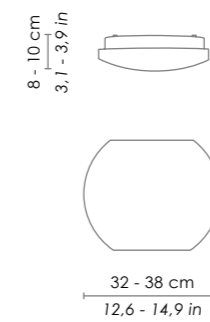

PARETE - SOFFITTO (con vetro aperto)
WALL - CEILING (with open glass)