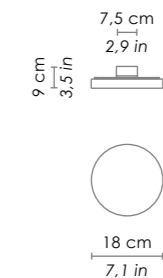

LED - 3000K - CRI>80 - 220-240V CE IP20

	DIMENSIONS	CODE	TOTAL ABSORPTION	LUMEN LED BOARD
incasso / recessed	Ø 18 - h 6,2 cm / Ø 7,1 - h 2,4 in	LD7701C3...	8 W	700 lm

...IP44 su richiesta / on request

LED - 3000K - CRI>80 - 220-240V CE IP20

	DIMENSIONS	CODE	TOTAL ABSORPTION	LUMEN LED BOARD
parete - soffitto / wall - ceiling	Ø 18 - h 9 cm / Ø 7,1 - h 3,5 in	LD7702C3	4 W	320 lm