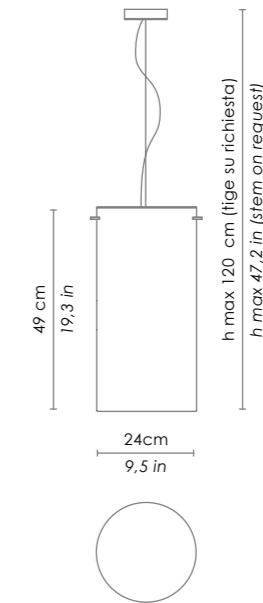

SOSPENSIONE GRANDE LARGE HANGING LAMP