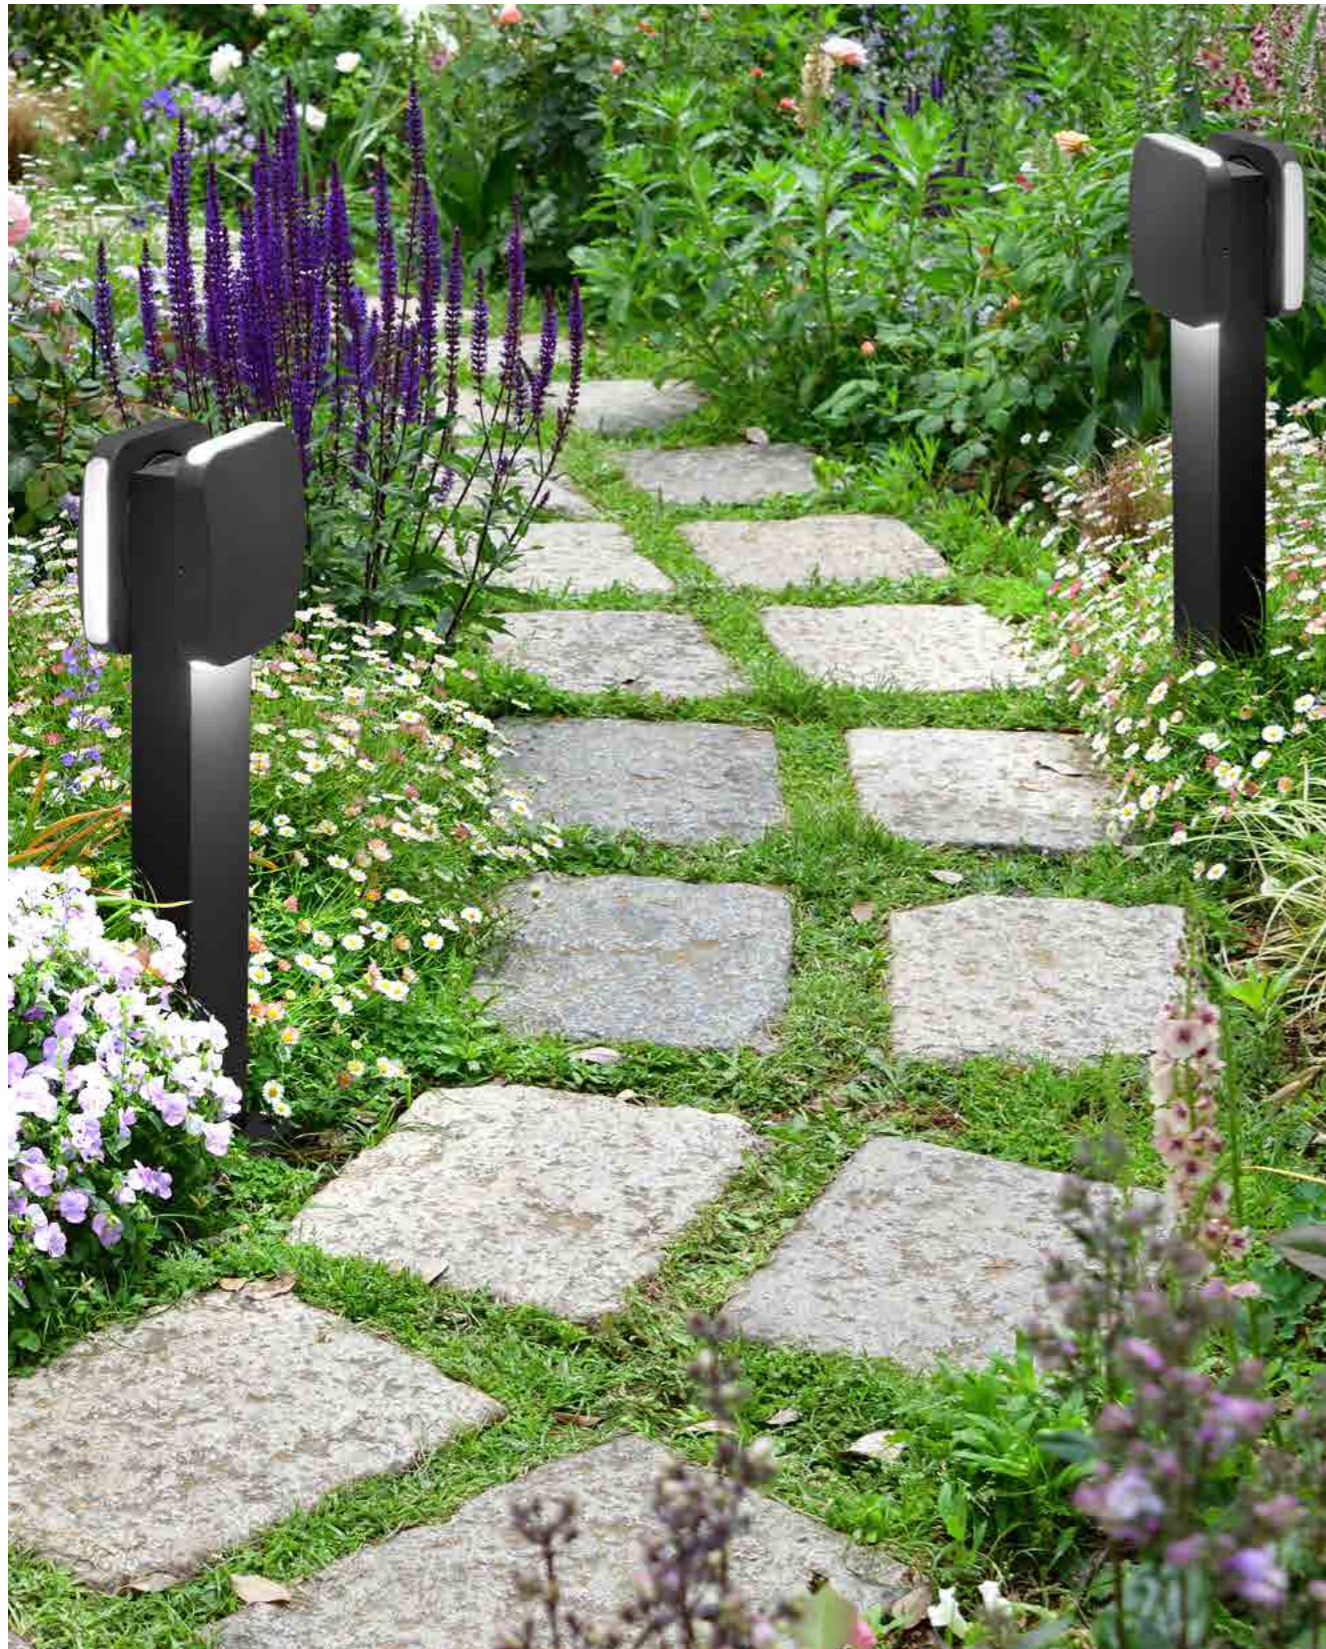

ASTUCCIO

TERRA FLOOR LAMP

LED - 3000K - CRI>80 - 100-240V CE IP54

	DIMENSIONS	CODE	POWER LED	TOTAL ABSORPTION	LUMEN LAMP
terra	13 x 10 - h 48,2 cm / 5,1 x 3,9 - h 48,2 in	LD0046G3	4 x 4,5W	4 x 5W	4 x 404 lm
floor lamp	13 x 9 - h 48,2 cm / 5,1 x 3,5 - h 48,2 in	LD0045G3	2 x 4,5W	2 x 5W	2 x 404 lm