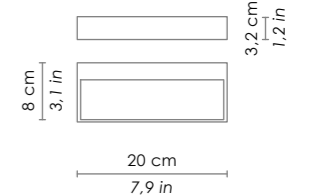

PARETE
WALL