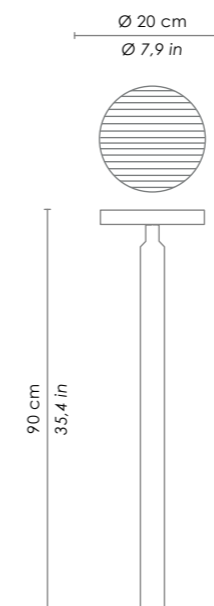

Accessori per fissaggio su terreno morbido o superfici tipo cemento - INCLUSI
Accessories for anchoring to soft ground or hard surfaces such as concrete - INCLUDED

LED - 3000K - CRI>80 - 200-240V CE IP54

	DIMENSIONS	CODE	TOTAL ABSORPTION	LUMEN LAMP
terra / floor	Ø 20 - h 90 cm / Ø 7,9 - h 35,4 in	LD0260G3	18 W	930 lm